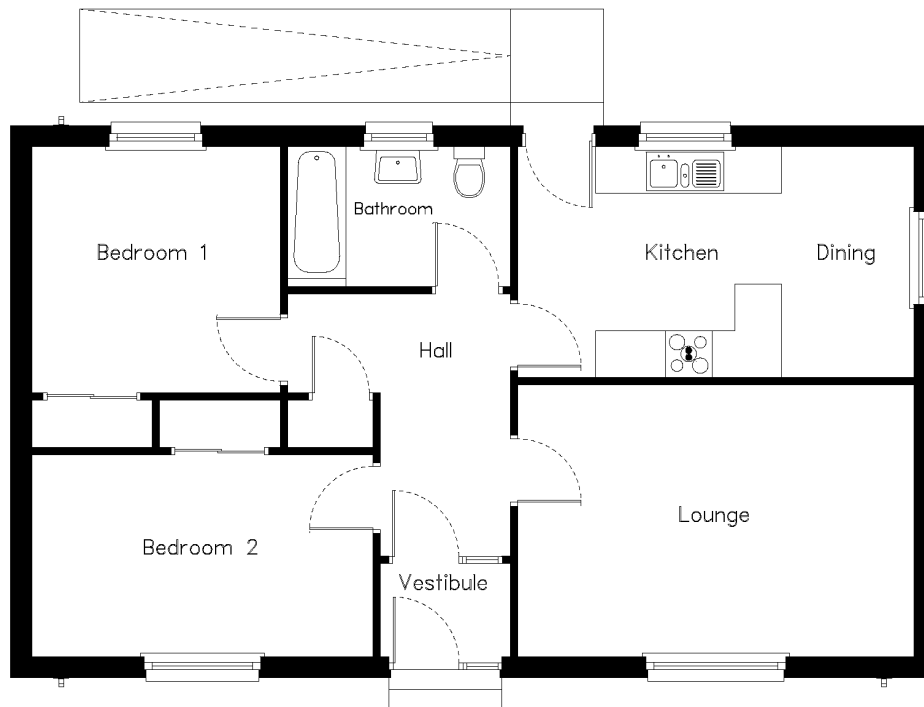

The Harland

A compact 2 bedroom bungalow. Ideal as a first home.
 Floor Area : 74.49 m².
 Frontage : 11.91m .

Description	Width	Depth	Description	Width	Depth
Lounge	5130 (13' 9")	3530 (11' 6")	Bedroom 2	4330 (14' 2")	2630 (8' 7")
Dining	1715 (5' 7")	3000 (9' 10")			
Kitchen	3415 (11' 2")	3000 (9' 10")			
Bathroom	2900 (9' 6")	1830 (6' 0")			
Bedroom 1	3230 (10' 7")	3200 (10' 2")			