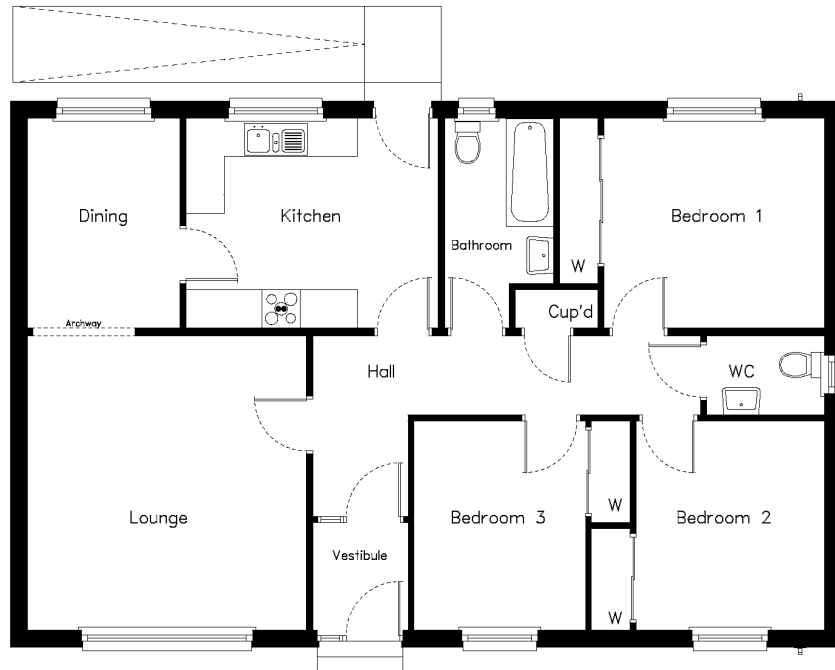

The Bruan

A compact 3 bedroom bungalow.
 Floor Area :101.42 m².
 Frontage :13.11m.

Description	Width	Depth	Description	Width	Depth
Lounge	4430 (14' 6")	4675 (15' 4")	Bedroom 2	3000 (9' 10")	3330 (10' 11")
Dining	2430 (7' 11")	3330 (10' 11")	Bedroom 3	2730 (8' 11")	3330 (10' 11")
Kitchen	4010 (13' 1")	3330 (10' 11")			
Bathroom	1.750 (5' 8")	3330 (10' 11")			
WC	1.880 (6' 2")	1275 (4' 2")			
Bedroom 1	3500 (11' 5")	3330 (10' 11")			